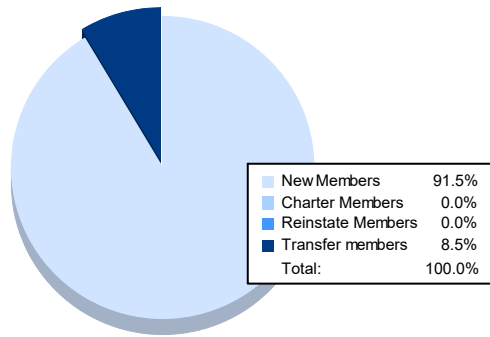

Year	New Clubs	Dropped Clubs	Gain/ Loss Clubs	New Members	Charter Members	Reinstate Members	Transfer Members	Total Member Added	Total Members Dropped	Gain/ Loss Members
2016-2017	0	1	-1	71	0	2	0	73	78	-5
2017-2018	0	1	-1	56	0	2	0	58	79	-21
2018-2019	0	0	0	45	2	1	4	52	101	-49
2019-2020	0	0	0	22	1	1	0	24	49	-25
2020-2021	0	0	0	43	0	0	4	47	74	-27
<b>Average</b>	<b>0</b>	<b>0</b>	<b>0</b>	<b>47</b>	<b>1</b>	<b>1</b>	<b>2</b>	<b>51</b>	<b>76</b>	<b>-25</b>

### Membership Composition June 2021 Cumulative