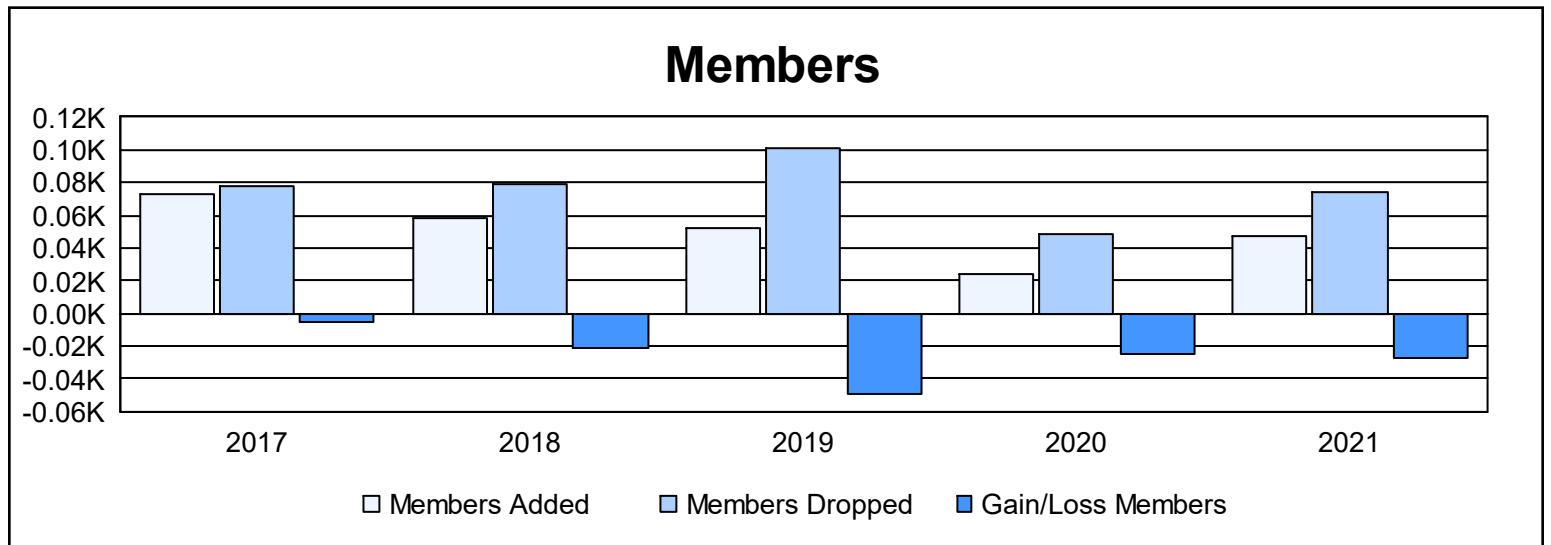

Year	New Clubs	Dropped Clubs	Gain/ Loss Clubs	New Members	Charter Members	Reinstate Members	Transfer Members	Total Member Added	Total Members Dropped	Gain/ Loss Members
2016-2017	0	1	-1	71	0	2	0	73	78	-5
2017-2018	0	1	-1	56	0	2	0	58	79	-21
2018-2019	0	0	0	45	2	1	4	52	101	-49
2019-2020	0	0	0	22	1	1	0	24	49	-25
2020-2021	0	0	0	43	0	0	4	47	74	-27
<b>Average</b>	<b>0</b>	<b>0</b>	<b>0</b>	<b>47</b>	<b>1</b>	<b>1</b>	<b>2</b>	<b>51</b>	<b>76</b>	<b>-25</b>

### Membership Composition June 2021 Cumulative