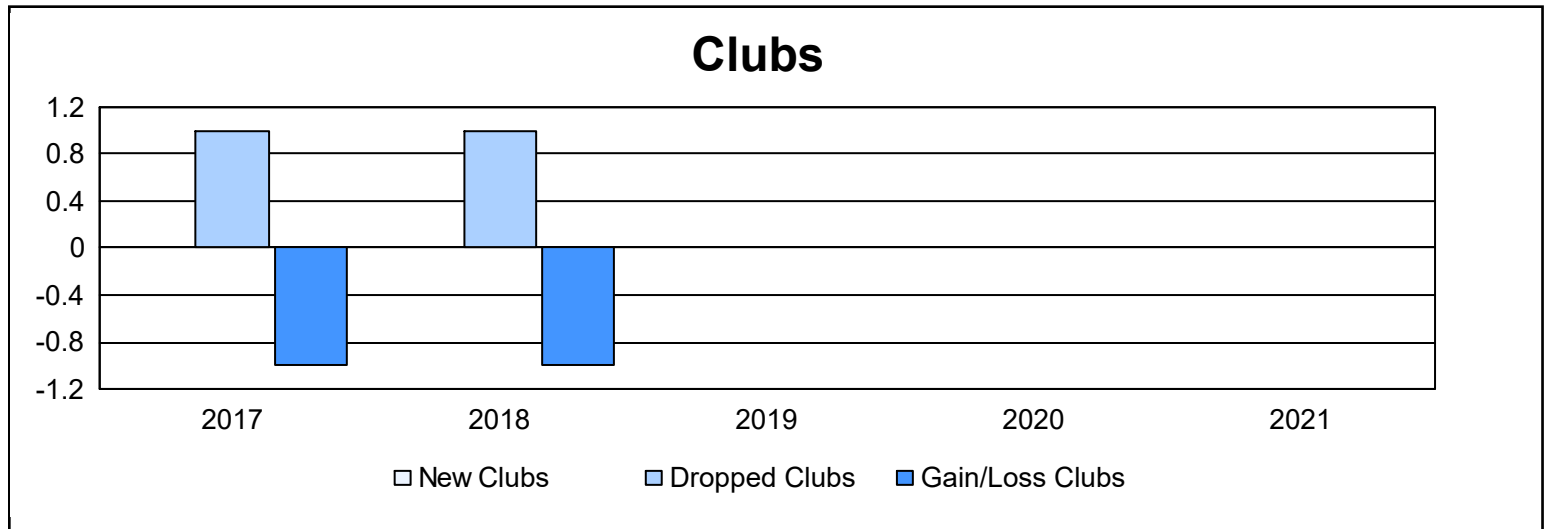

Year	New Clubs	Dropped Clubs	Gain/ Loss Clubs	New Members	Charter Members	Reinstate Members	Transfer Members	Total Member Added	Total Members Dropped	Gain/ Loss Members
2016-2017	0	1	-1	71	0	2	0	73	78	-5
2017-2018	0	1	-1	56	0	2	0	58	79	-21
2018-2019	0	0	0	45	2	1	4	52	101	-49
2019-2020	0	0	0	22	1	1	0	24	49	-25
2020-2021	0	0	0	43	0	0	4	47	74	-27
<b>Average</b>	<b>0</b>	<b>0</b>	<b>0</b>	<b>47</b>	<b>1</b>	<b>1</b>	<b>2</b>	<b>51</b>	<b>76</b>	<b>-25</b>

### Membership Composition June 2021 Cumulative